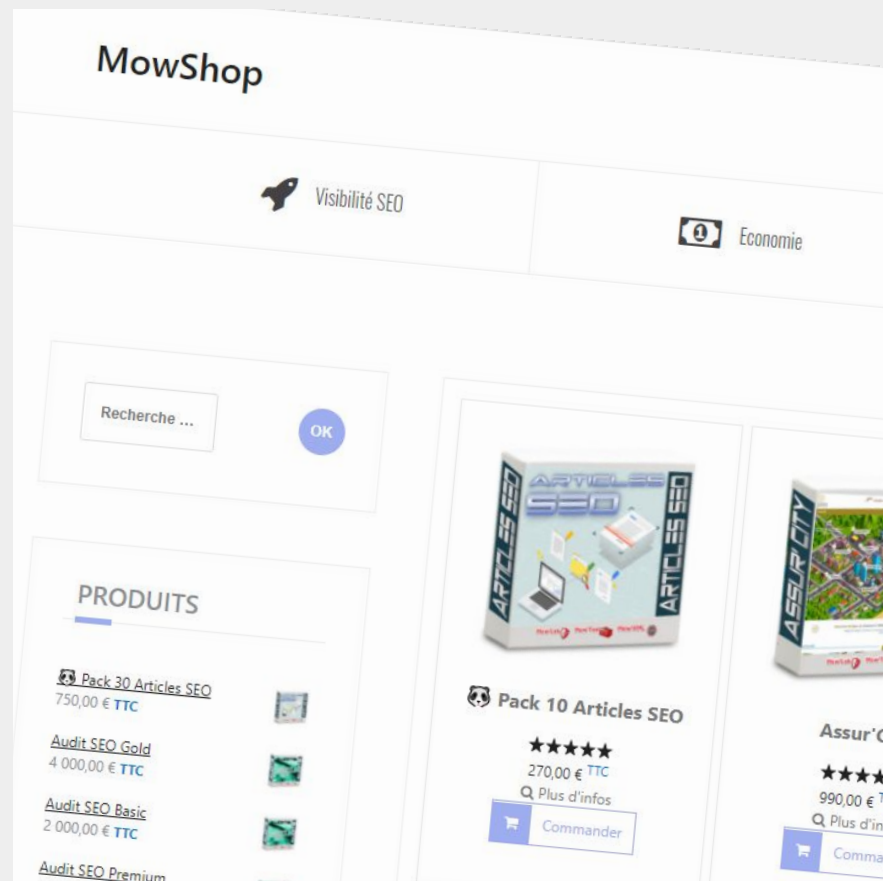

Le shop de **MowXml**. Technologie d'architecture entièrement optimisée. Le véritable boost pour les ventes en ligne.

MowXml